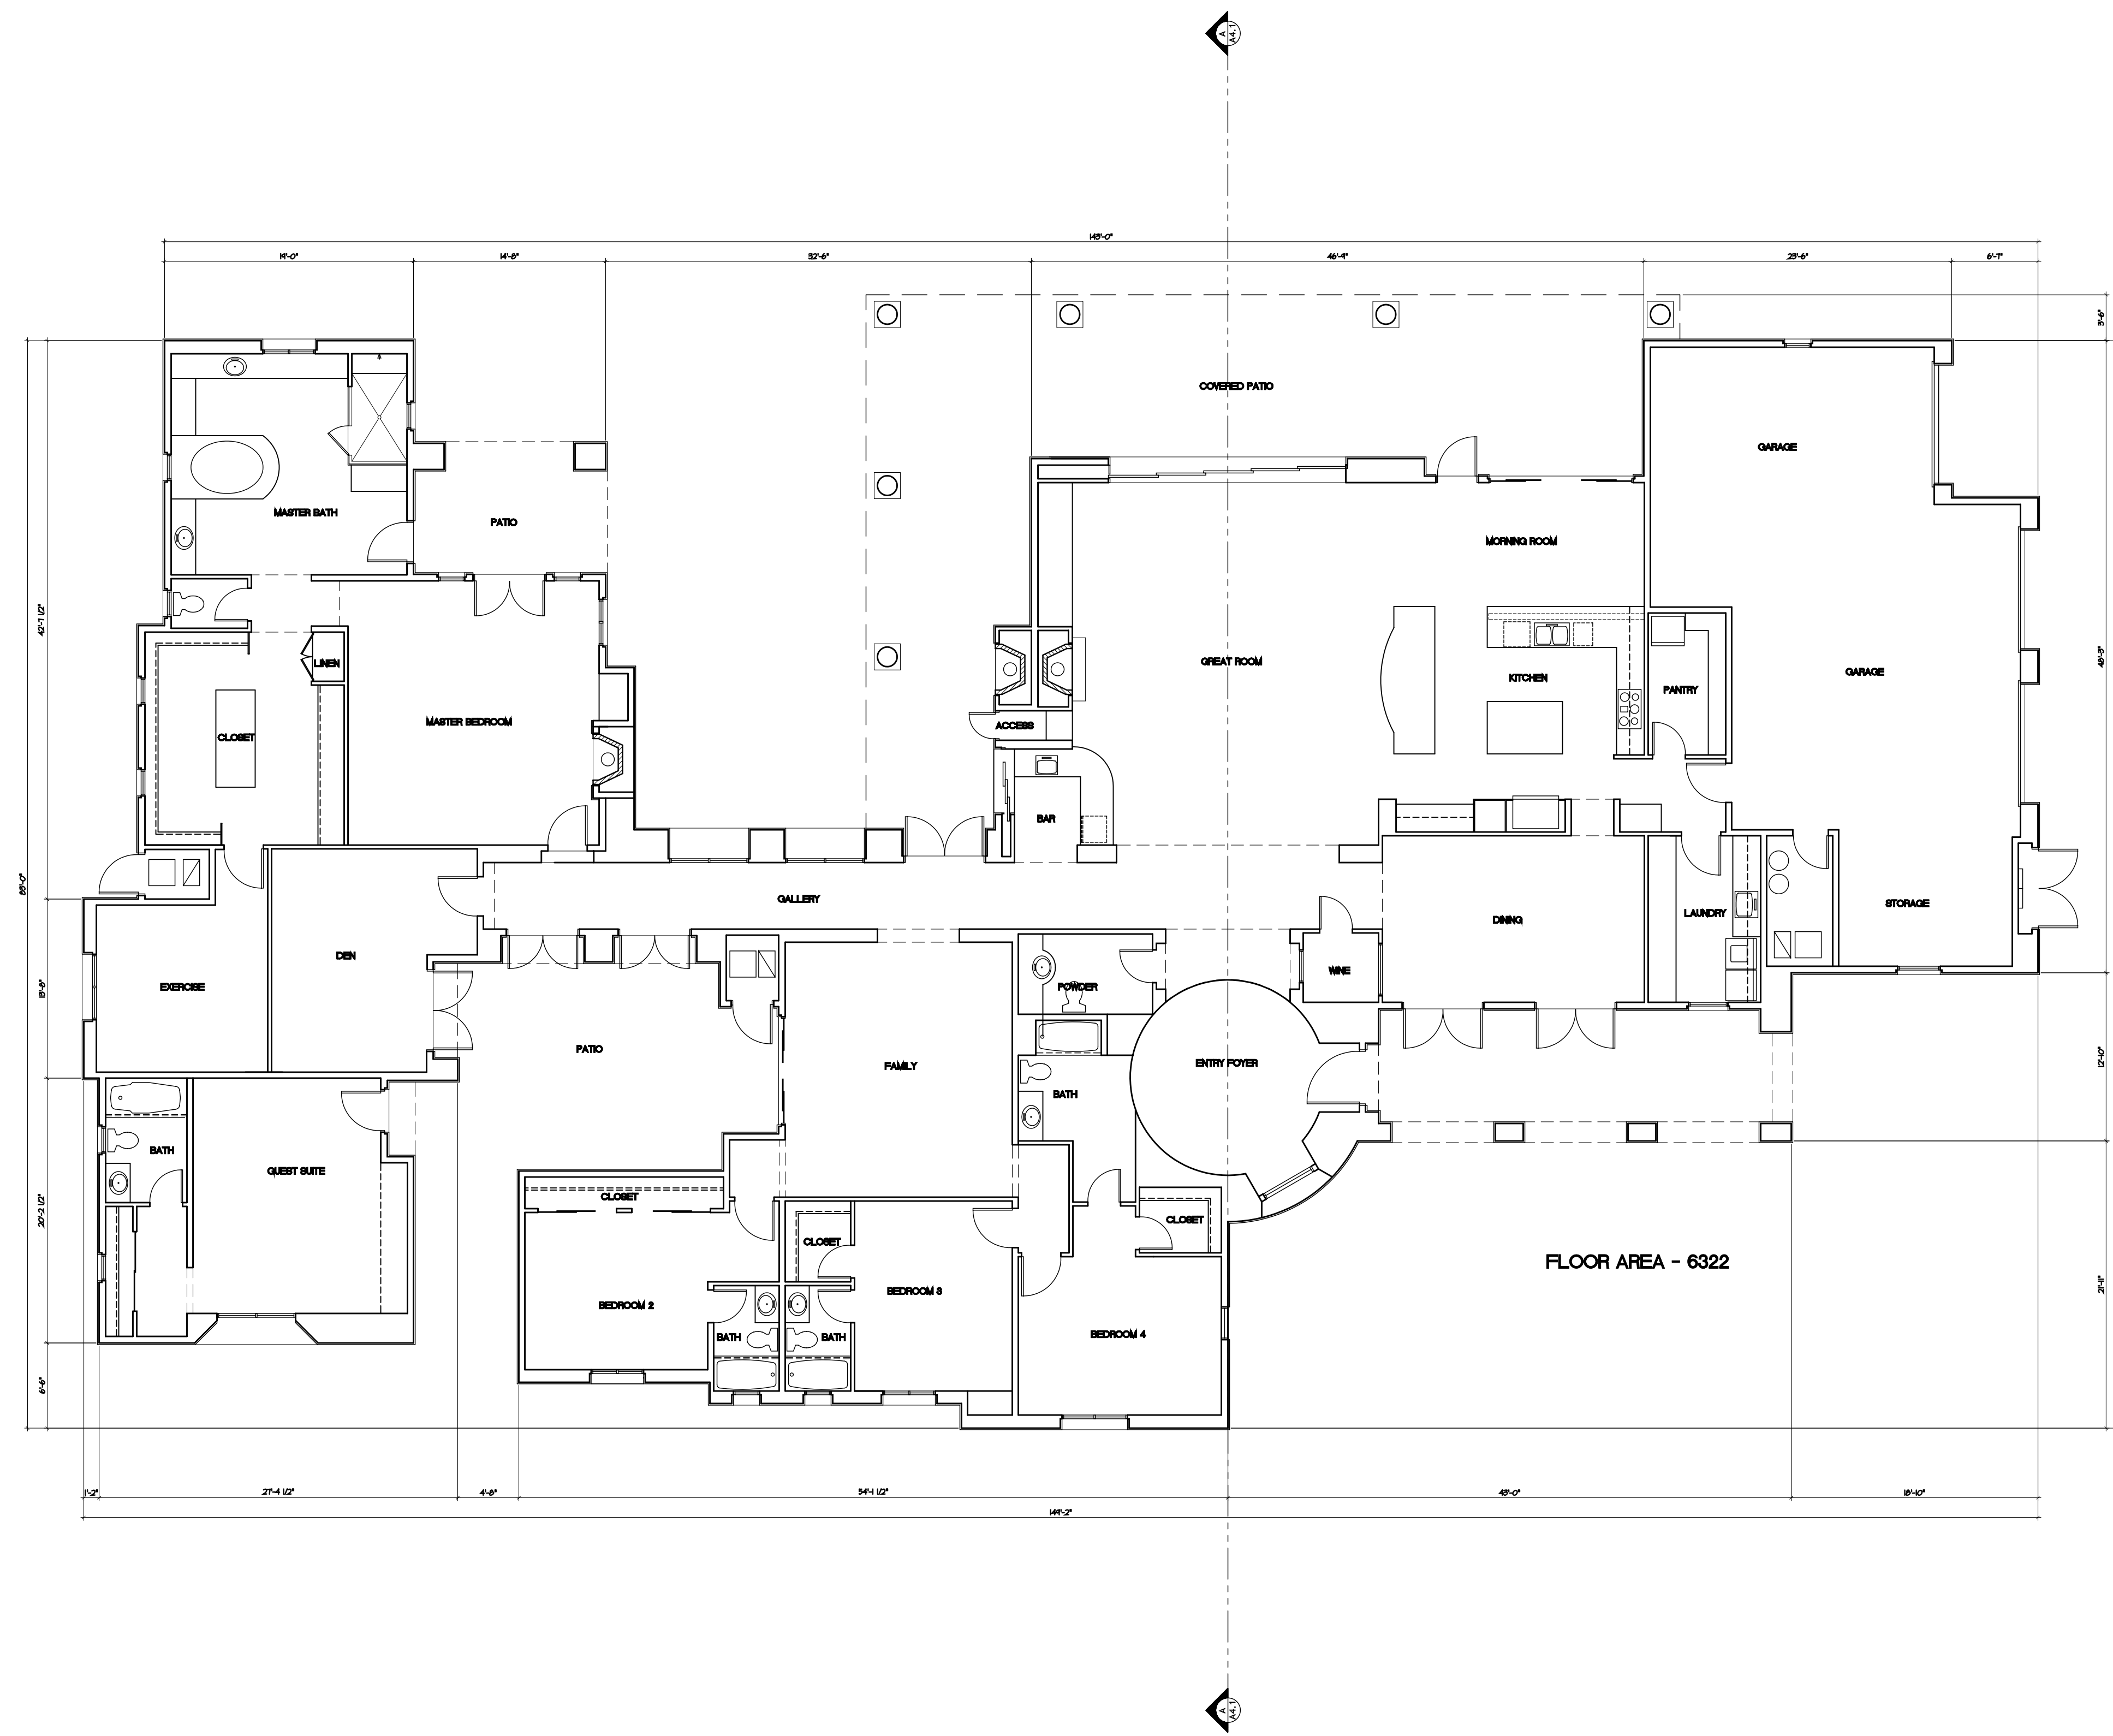

*NO./DATE/ISSUED:
*NO./DATE/REVISION:
*PROJECT TITLE: DC RANCH LOT 3621 SCOTTSDALE, ARIZONA
*DRAWING TITLE: FLOOR PLAN
*DATE: NOV. 08, 2005 *SCALE: 1/4" = 1'-0" *DRAWN: *APPROVED: *PROJECT NUMBER:

*DRAWING NUMBER:
A21