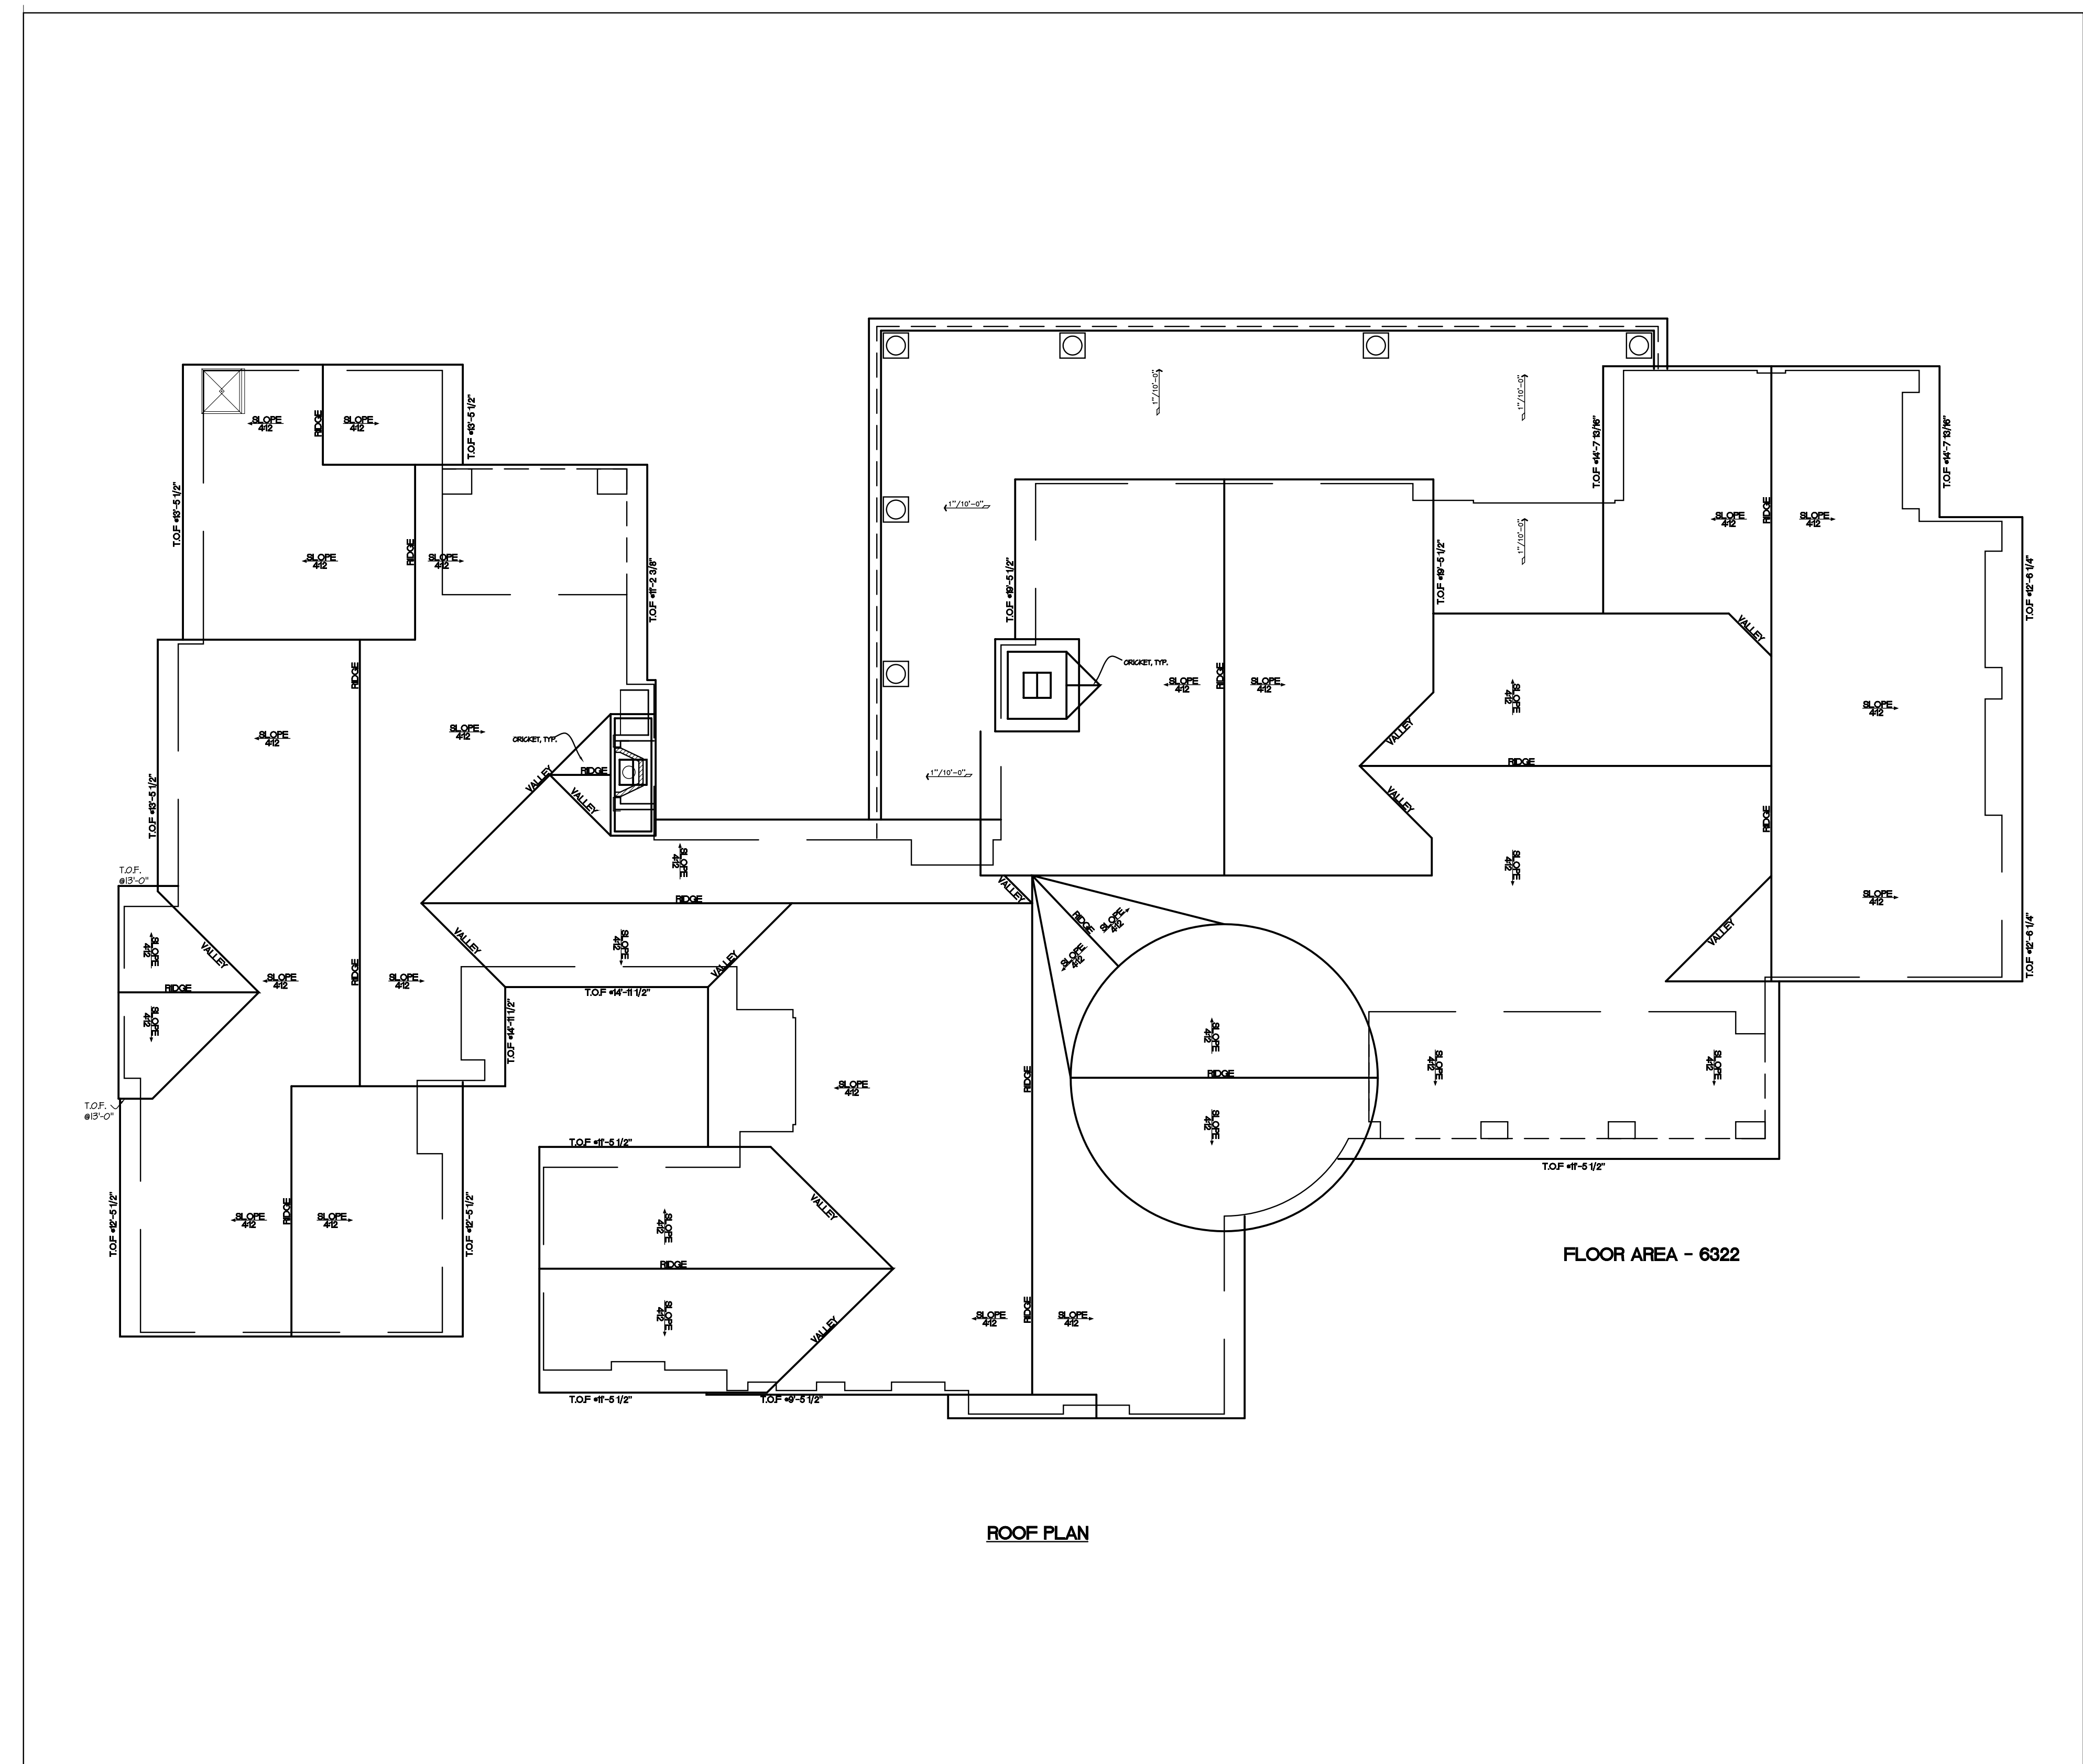

FLOOR AREA - 6322

*NO./DATE/ISSUED:	
*NO./DATE/REVISION:	
*PROJECT TITLE:	DC RANCH LOT 3621 SCOTTSDALE, ARIZONA
*DRAWING TITLE:	ROOF PLAN
*DATE:	DEC., 22, 2005
*SCALE:	1/4" = 1'-0"
*DRAWN:	E.D.
*APPROVED:	E.D.
*PROJECT NUMBER:	

*DRAWING NUMBER:
A23